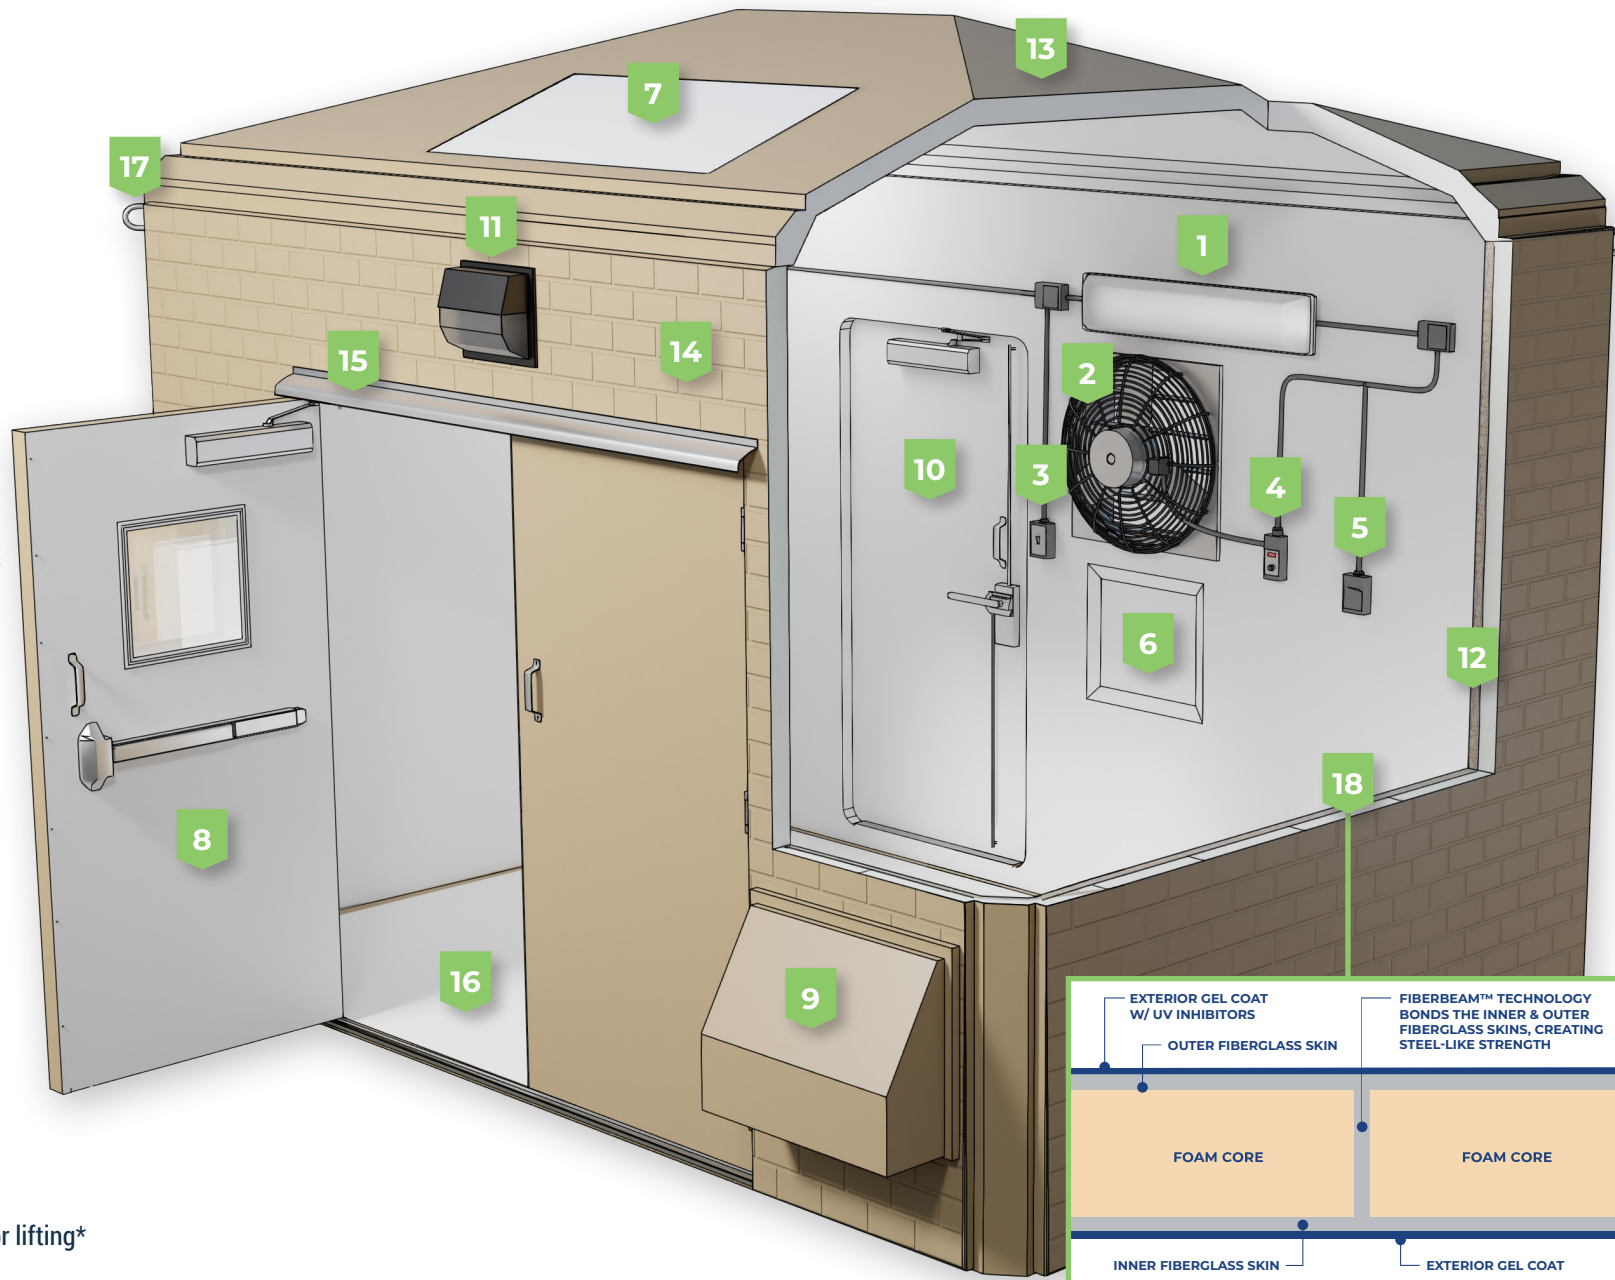

CUSTOM FIBERGLASS SHELTERS BUILT FOR LIFE

1. Light Fixture
2. Fan
3. Light Switch
4. Thermostat
5. Weatherproof Receptacle
6. Bulkhead for field penetrations over 2" in diameter
7. Seamless Skylight
8. Double Door
 - Panic Door Hardware
 - Low Profile Threshold
 - Window
 - Hydraulic Door Closer*
9. Rain Hood to Cover Vent
10. Single Door
 - Stepmover Threshold*
 - 3-Pt Door Hardware*
 - Hydraulic Door Closer*
11. LED Light w/Photocell
12. Wood Reinforcement
13. Hip Roof*
14. Faux Brick*
15. Rain Drip Edge*
16. FRP Encapsulated Floor
17. U-Bolt – One on each corner for lifting*
18. Fiberbeam™ Technology*